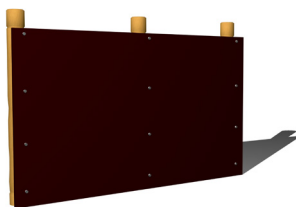

# Sports

Playing fields can come in many forms, e.g. football, handball, basketball, volleyball and hockey playing fields. NORLEG builds these using larch, pine, film faced plywood or steel.

Large entrance

Goal with basket rack

Pine

LE23304

Larch

N4016

Robinia / Film faced plywood

N4014

All of the playground equipment in the sports "N-series" measures 210 x 130 cm. Provides challenges and play for children of all ages.