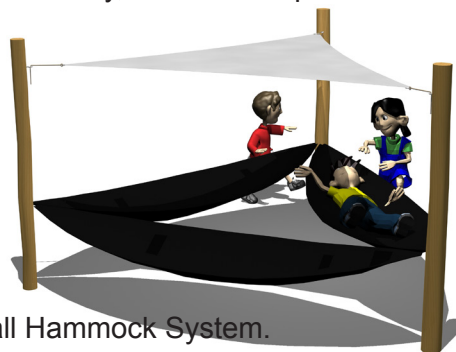

T8728 - Small Hammock System.

CPHDK's hammocks are made for use in nurseries and schools. The stitching has been additionally reinforced and the fabric has been chosen for its durability.

Our sailor's hammocks are unique, as they have been designed with particular focus on safety. The hammocks can be used individually, but are also perfect in combination with sun shades.

CPHDK's sun shades are fully-tested quality products, which have been used for many years with great success at schools and institutions all over Scandinavia.