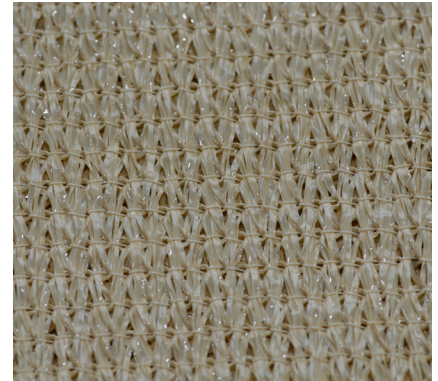

## Sun shades/ hammocks:

Hammock system T8728

T8750 - Sun shade Cabin.

Sun shade HPDE.

Sun shade polyester.

CPHDK's hammocks are made for use in nurseries and schools. The stitching has been additionally reinforced and the fabric has been chosen for its durability.