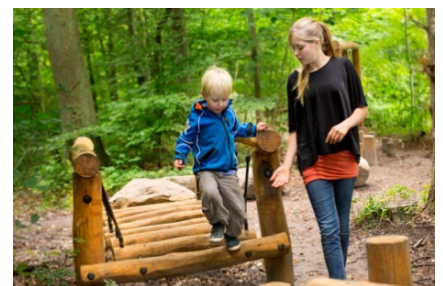

Trim Trail:

There are lots of ways to combine NORLEG's balancing equipment. The various items appeal to different ages, so both children and adults can enjoy the challenges. We have supplied Trim trails to schools, where they are used for motor stimulation, or as obstacle trails for PE. NORLEG's balancing equipment can also be seen in public spaces, where they are integrated into the landscape and are used both as playgrounds and fitness trails for all ages.

LE20500