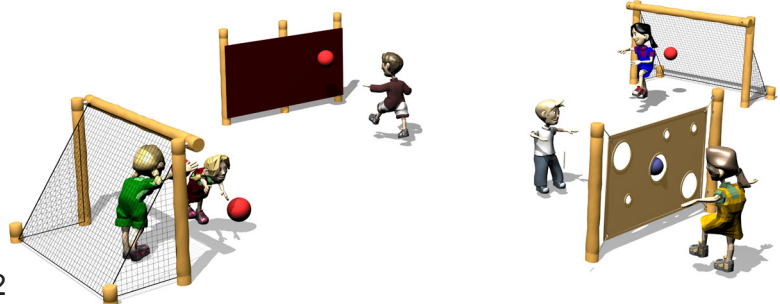

Sports

Playing fields can come in many forms, e.g. football, handball, basketball, volleyball and hockey playing fields. NORLEG builds these using larch, pine, film faced plywood or steel.

All of the playground equipment in the sports "N-series" measures 210 x 130 cm. Provides challenges and play for children of all ages.

N9012