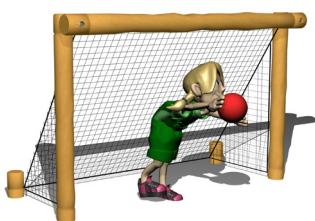

# Sports

Playing fields can come in many forms, e.g. football, handball, basketball, volleyball and hockey playing fields. NORLEG builds these using larch, pine, film faced plywood or steel.

Large entrance

Goal with basket rack

Pine

LE23304

Larch

N4016

Robinia / Film faced plywood

N4014

All of the playground equipment in the sports "N-series" measures 210 x 130 cm. Provides challenges and play for children of all ages.