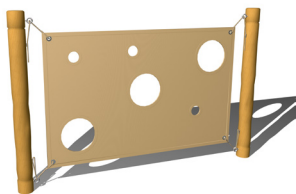

# Sports

Playing fields can come in many forms, e.g. football, handball, basketball, volleyball and hockey playing fields. NORLEG builds these using larch, pine, film faced plywood or steel.

Large entrance

Goal with basket rack

Pine

LE23304

Larch

N4016

Robinia / Film faced plywood

N4014

All of the playground equipment in the sports "N-series" measures 210 x 130 cm. Provides challenges and play for children of all ages.