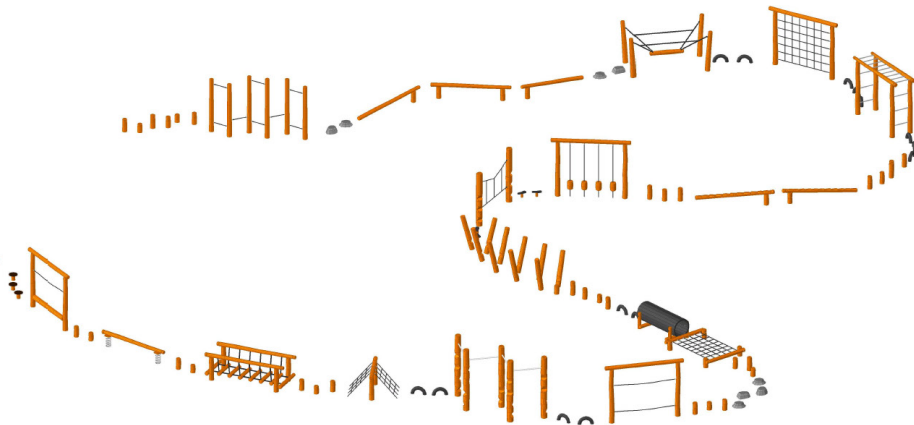

Trim Trail:

There are lots of ways to combine NORLEG's balancing equipment. The various items appeal to different ages, so both children and adults can enjoy the challenges. We have supplied Trim trails to schools, where they are used for motor stimulation, or as obstacle trails for PE. NORLEG's balancing equipment can also be seen in public spaces, where they are integrated into the landscape and are used both as playgrounds and fitness trails for all ages.

LE20534